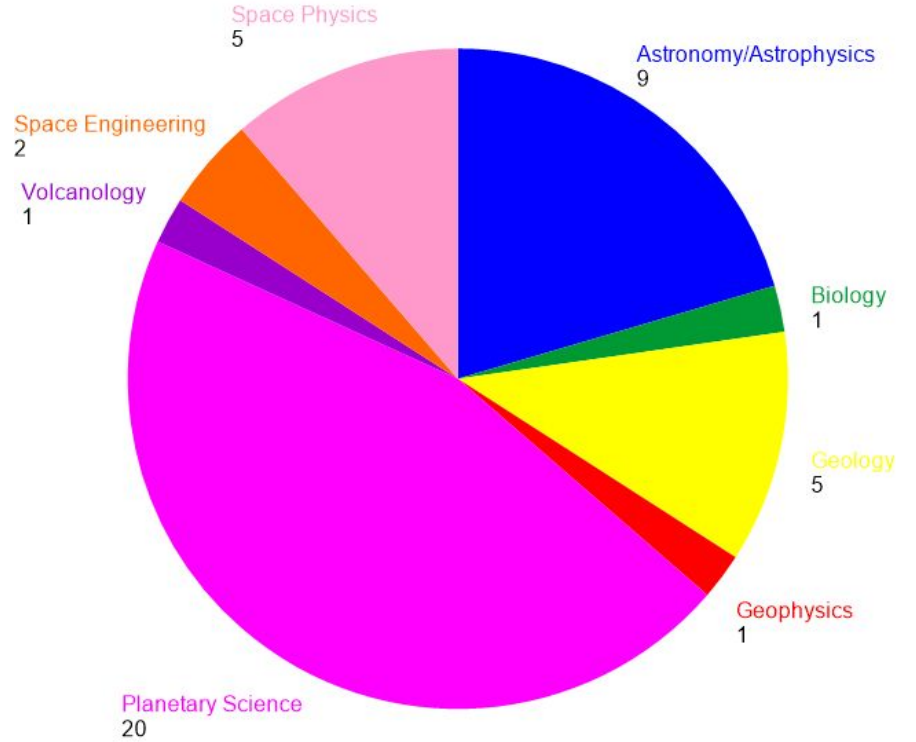

## 2nd edition - EPEC annual week 2018

44 participants / 93 applications

Ages: 23-35

Countries: 16

Nationalities: 26

Welcome to Lisboa!

### Age

### Academic status

**Gender**

**Scientific Fields**