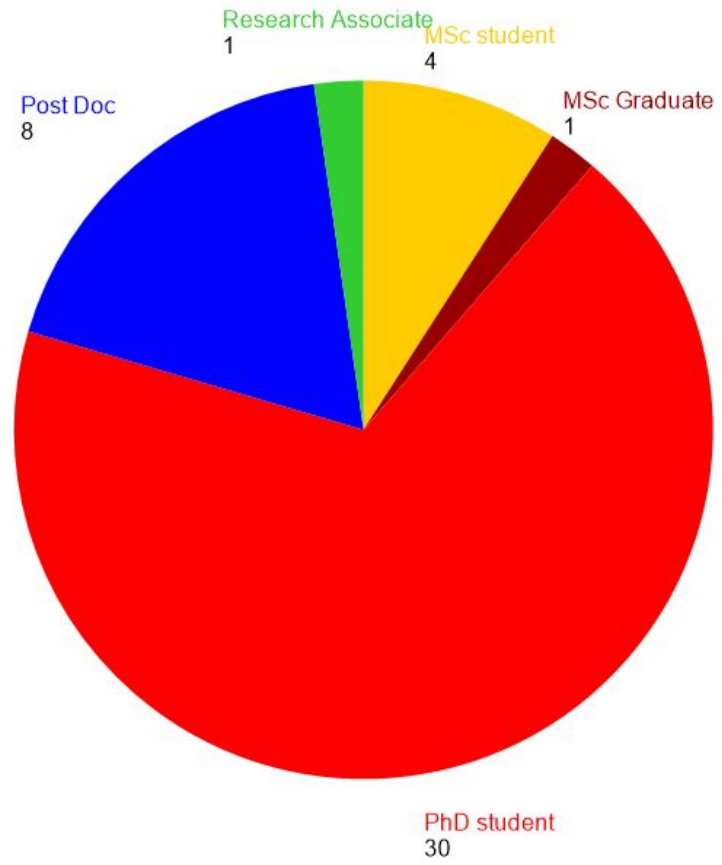

Scientific Fields

Academic status