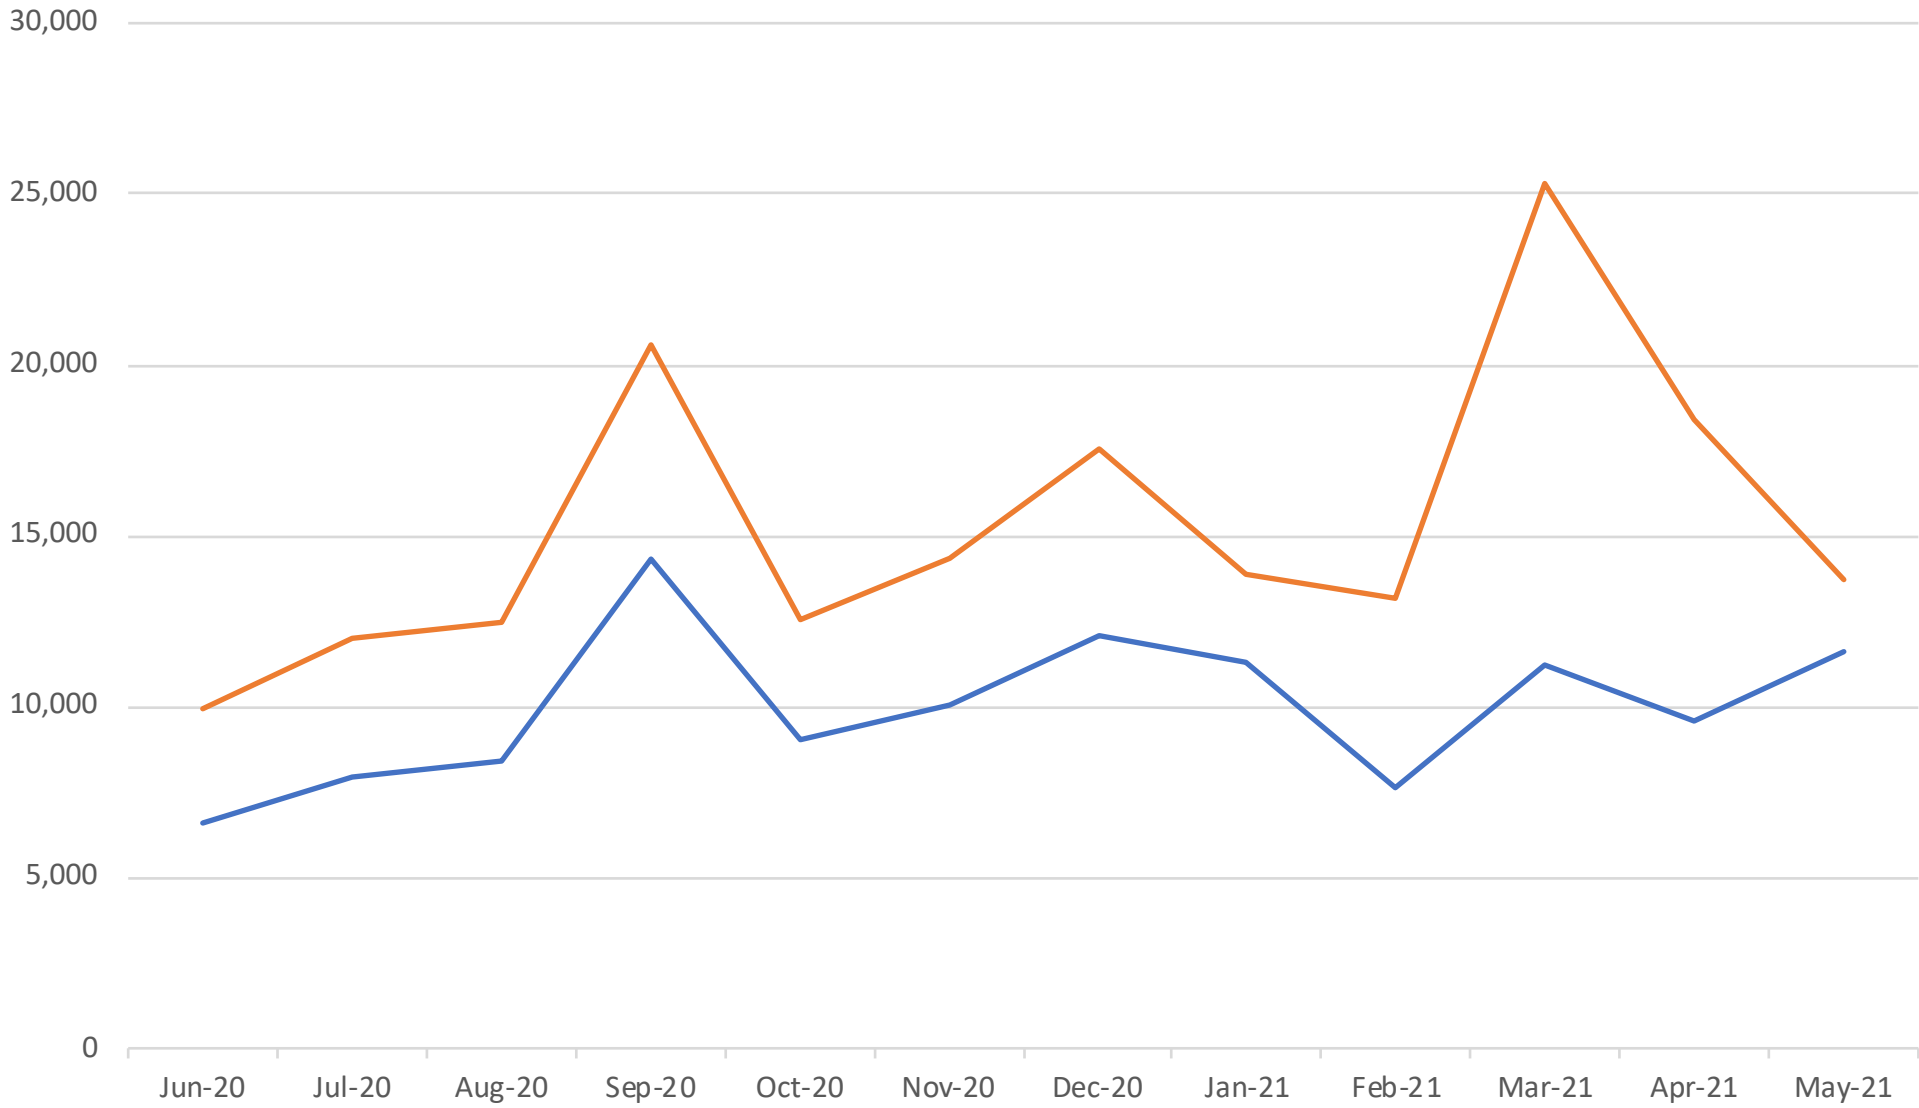

Visits to Europlanet Society Website

— Unique Page Views — Page Views

Source: Google Analytics

Month Index	Unique Page	Page Views
Jun-20	6,593	9,937
Jul-20	7,955	11,976
Aug-20	8,382	12,493
Sep-20	14,317	20,556
Oct-20	9,058	12,521
Nov-20	10,020	14,357
Dec-20	12,078	17,508
Jan-21	11,306	13,873
Feb-21	7,589	13,189
Mar-21	11,248	25,308
Apr-21	9,564	18,396
May-21	11,644	13,747
0012	1,537	1,759
	121291	185620